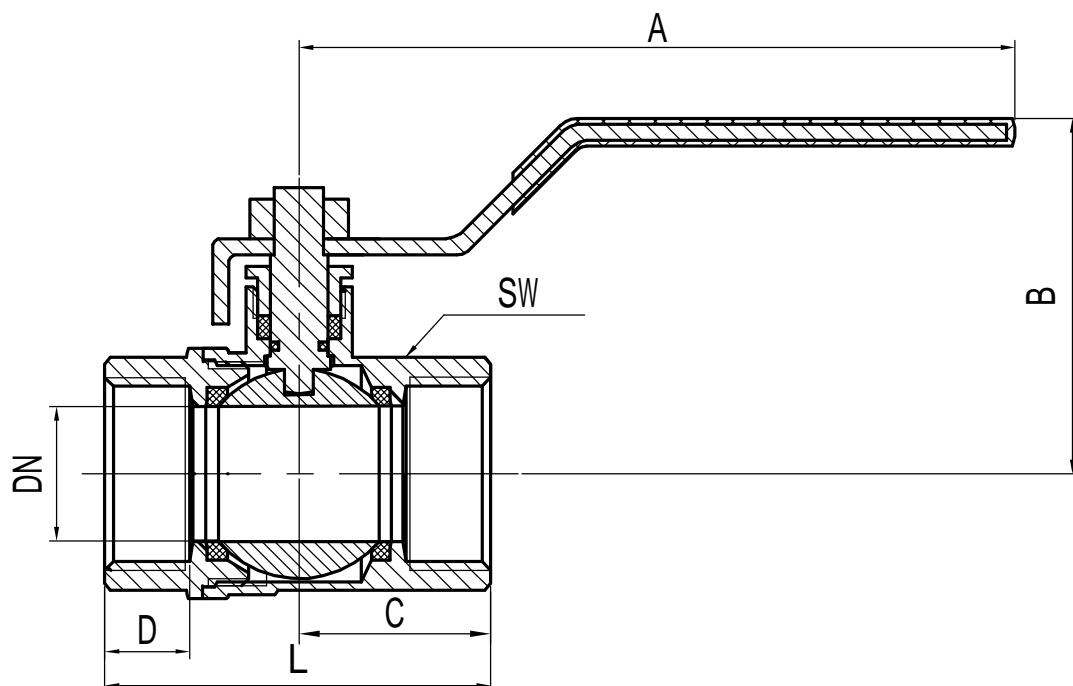

Manufacturer: Yuhuan Alllead Copper Industries Co., Ltd

A-8011 Brass Ball Valve Full Flow

SIZE	A	B	C	D	L	SW	DN
1/2"	93	49	26.5	13.5	53	24.5	14.5
3/4"	93	53	30	14	60	30	18.5
1"	125	55	33.5	15	67	38	23.5
1 1/4"	137	62	42	18	83	47	31.5
1 1/2"	162	76	47	19	93	54.5	39.5
2"	162	84	51	19	103	67.5	49.5
2 1/2"	237	112	70.5	28.5	141	82.5	62
3"	237	120	75.5	28.5	151	97.5	73
4"	237	132	92	34	183	122	90